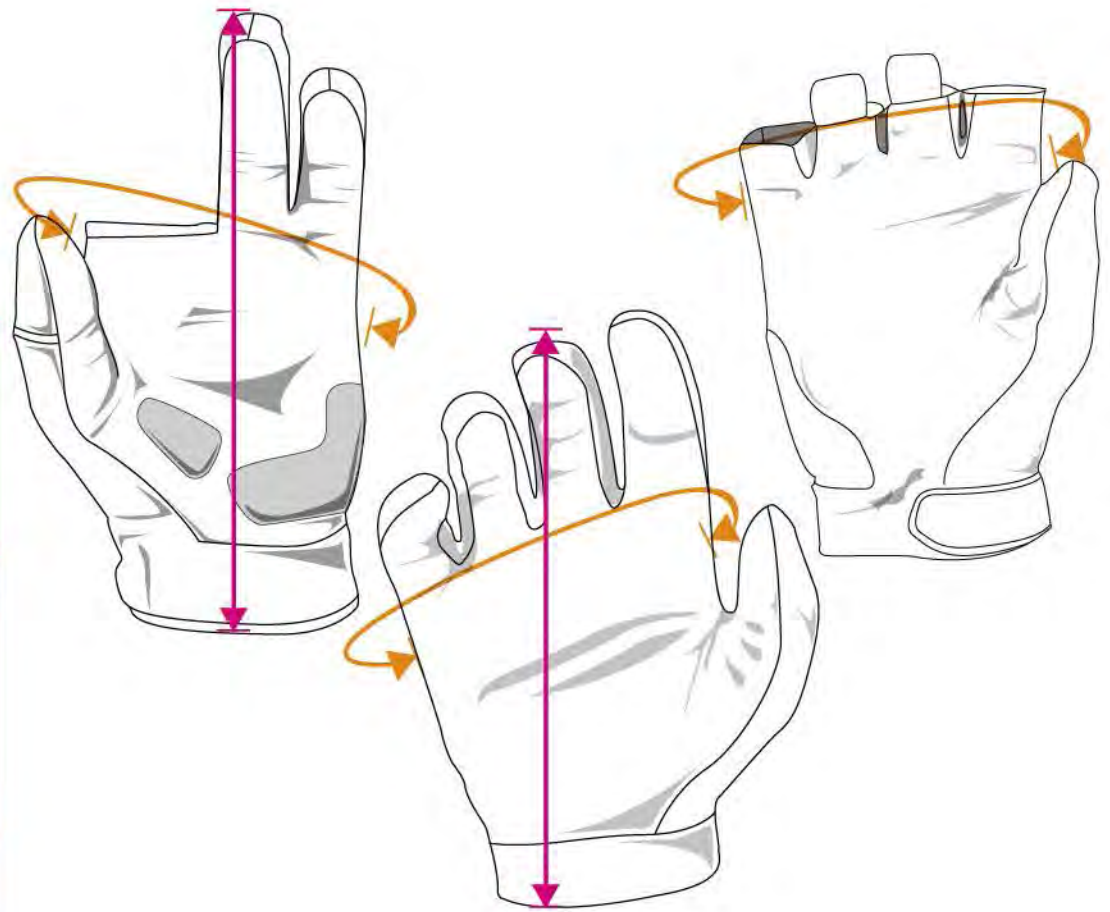

Palm Length
Calculated from the top of middle finger to the crease in the wrist

Palm width
Circumference measurement taken around knuckles

EMPIRE BATTLE TESTED SNIPER GLOVES

Size	Palm Length	Palm Width
	<i>inches</i> <i>centimeters</i>	<i>inches</i> <i>centimeters</i>
XSmall	8.85 22.5	3.93 10
Small	9.05 23	4.09 10.4
Medium	9.25 23.5	4.25 10.8
Large	9.44 24	4.40 11.2
XLarge	9.64 24.5	4.56 11.6