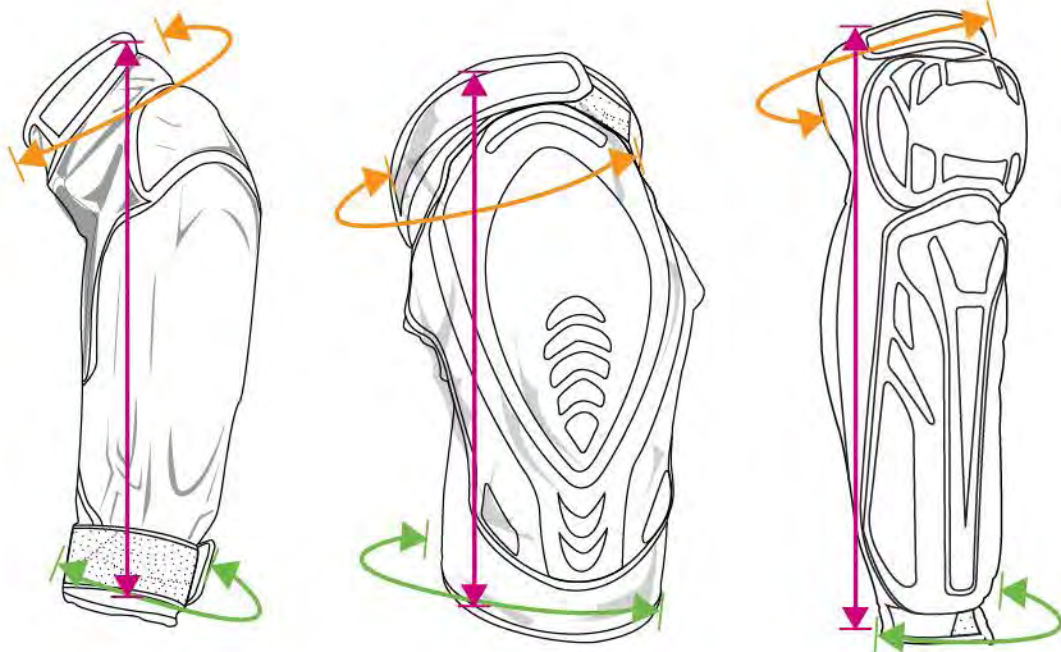

Sizing charts apply to Empire Battle Tested, Empire Paintball, and Invert Paintball brand apparel.

Length

Calculated from the full length of the pad.

Minimum Top

Calculated from where the Velcro Strap is in line with its Velcro counterpart.

Minimum Bottom

Calculated from where the Velcro Strap is in line with its Velcro counterpart.

PROTECTION

Pad Type	Size	Length inches centimeters	Minimum Top inches centimeters	Minimum Bottom inches centimeters
Grind Knee	Youth	12 30	13 33	13 33
Grind Knee	Small	13 33	13 33	13 33
Grind Knee	Medium	14 36	14 36	14 36
Grind Knee	Large	14 36	15 38	15 38
Grind Knee	XLarge	15 38	16 41	16 41
Grind Knee/Shin	Medium	19 48	15 38	7 18
Grind Knee/Shin	Large	20 51	16 41	8 20
Grind Knee/Shin	XLarge	21 53	17 43	9 23
Grind Elbow	Small	15 38	12 30	9 23
Grind Elbow	Medium	16 41	13 33	9 23
Grind Elbow	Large	17 43	14 36	10 25
Grind Elbow	XLarge	18 46	14 36	10 25
Grind Elbow/Freedom	Small	14 36	11 28	7 18
Grind Elbow/Freedom	Medium	15 38	12 30	8 20
Grind Elbow/Freedom	Large	16 41	13 33	8 20
Grind Elbow/Freedom	XLarge	17 43	14 36	9 23
Invert Knee	Small	12 30	14 36	14 37
Invert Knee	Medium	13 33	15 38	15 38
Invert Knee	Large	13 33	16 41	16 41
Invert Knee	XLarge	14 36	17 43	17 43
Invert Knee	2XLarge	14 36	18 46	18 46
Invert Elbow	Youth	16 41	11 28	8 20
Invert Elbow	Adult S/M	18 46	12 30	9 23
Invert Elbow	Adult L/XL	22 56	12 30	9 23

Sizing charts apply to Empire Battle Tested, Empire Paintball, and Invert Paintball brand apparel.

Front Length

Calculated from the top of the garment to the bottom.

Chest Measurement

Measurement calculated around body, crossing over the fullest part of the chest.