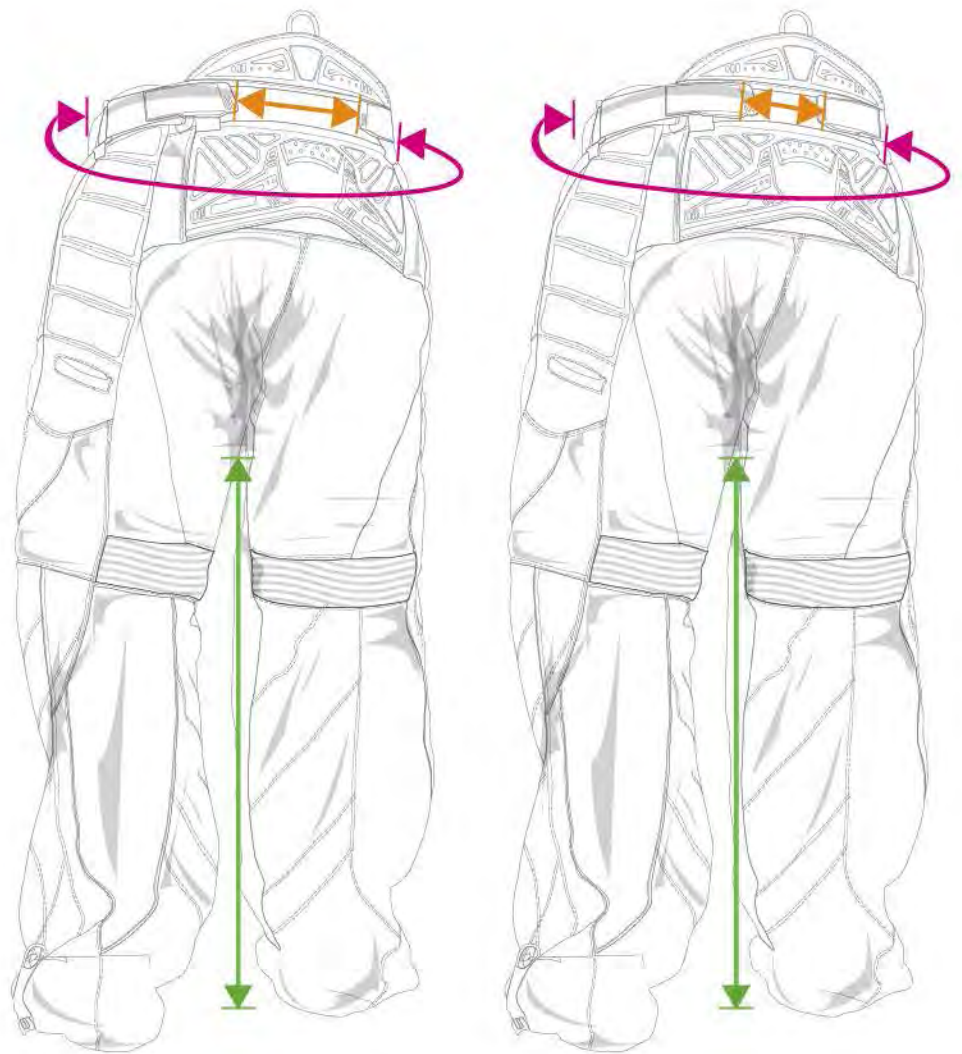

Waist Size

Inseam

Measurement calculated from inside area of crotch to base of pant.

ZE EMPIRE LTD & CONTACT PANTS

Size	Waist Size <i>inches</i> <i>centimeters</i>	Inseam <i>inches</i> <i>centimeters</i>
Adult XSmall	30 74	30 76
Adult Small	32 81	31 79
Adult Medium	34 86	32 81
Adult Large	36 91	32 81
Adult X-Large	38 97	33 84
Adult 2X-Large	44 112	34 86
Adult 3X-Large	48 122	34 86
Adult 4X-Large	52 132	35 89

Waist Average

The average range of sizes.

Waist Min - Max

The average minimum and average maximum size range.

Inseam

Measurement calculated from inside area of crotch to base of pant.

ZE INVERT PREVAIL & LIMITED PANTS