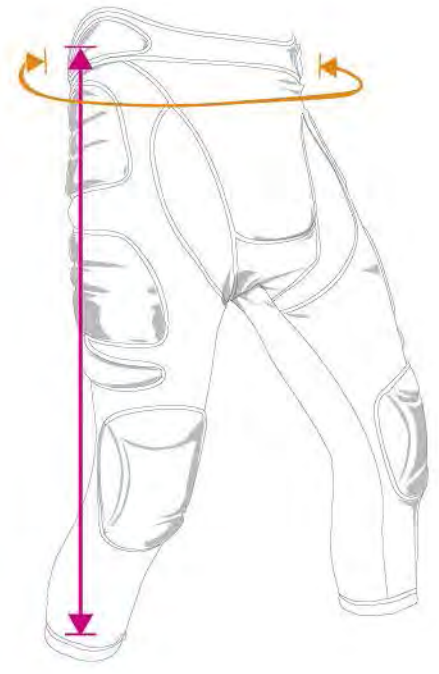

CHEST PROTECTION

Pad Type	Size	Front Length		Chest Measurement	
		inches	centimeters	inches	centimeters
Grind Chest Protector	Youth S/M	24	61	30	76
Grind Chest Protector	Youth L/XL	25	63	32	81
Grind Chest Protector	Adult S/M	26	66	36	91
Grind Chest Protector	Adult L/XL	29	74	40	102
Grind Chest Protector	Adult 2XL/3XL	33	84	44	112
Ground Pounder Chest Vest	Youth S/M	24	61	30	76
Ground Pounder Chest Vest	Youth L/XL	25	63	32	81
Ground Pounder Chest Vest	Adult S/M	26	66	36	86
Invert Chest Protector	XSmall	23	58	30	76
Invert Chest Protector	Small	24	61	32	81
Invert Chest Protector	Medium	25	63	34	86
Invert Chest Protector	Large	26	66	36	91
Invert Chest Protector	XLarge	28	71	38	97
Invert Chest Protector	2XLarge	30	76	40	102
Empire Battle Tested Chest Protector	S/M	27	69	38	97
Empire Battle Tested Chest Protector	L/XL	28	71	40	102
Empire Battle Tested Chest Protector	2X/3XL	29	74	44	112

Sizing charts apply to Empire Battle Tested, Empire Paintball, and Invert Paintball brand apparel.

Length

Calculated from the top of the garment to the bottom.

Minimum Waist

Measurement calculated around body, crossing over the hips.

Maximum Waist

The average range of sizes when material is stretched.

PROTECTIVE BOTTOMS

Type	Size	Length <i>inches</i> <i>centimeters</i>	Minimum Waist <i>inches</i> <i>centimeters</i>	Maximum Waist <i>inches</i> <i>centimeters</i>
Grind Slide Shorts	Youth S/M	16 41	24 61	26 66
Grind Slide Shorts	Youth L/XL	16 41	26 66	28 71
Grind Slide Shorts	Small	17 43	28 71	30 76
Grind Slide Shorts	Medium	18 46	30 102	32 81
Grind Slide Shorts	Large	19 48	34 86	36 91
Grind Slide Shorts	XLarge	19 48	36 91	38 97
Grind Pro Slider Pants	Youth	27 69	26 66	30 76
Grind Pro Slider Pants	Small	28 71	30 76	34 86
Grind Pro Slider Pants	Medium	29 74	34 86	38 97
Grind Pro Slider Pants	Large	30 76	38 97	42 107
Grind Pro Slider Pants	XLarge	31 79	42 107	46 117