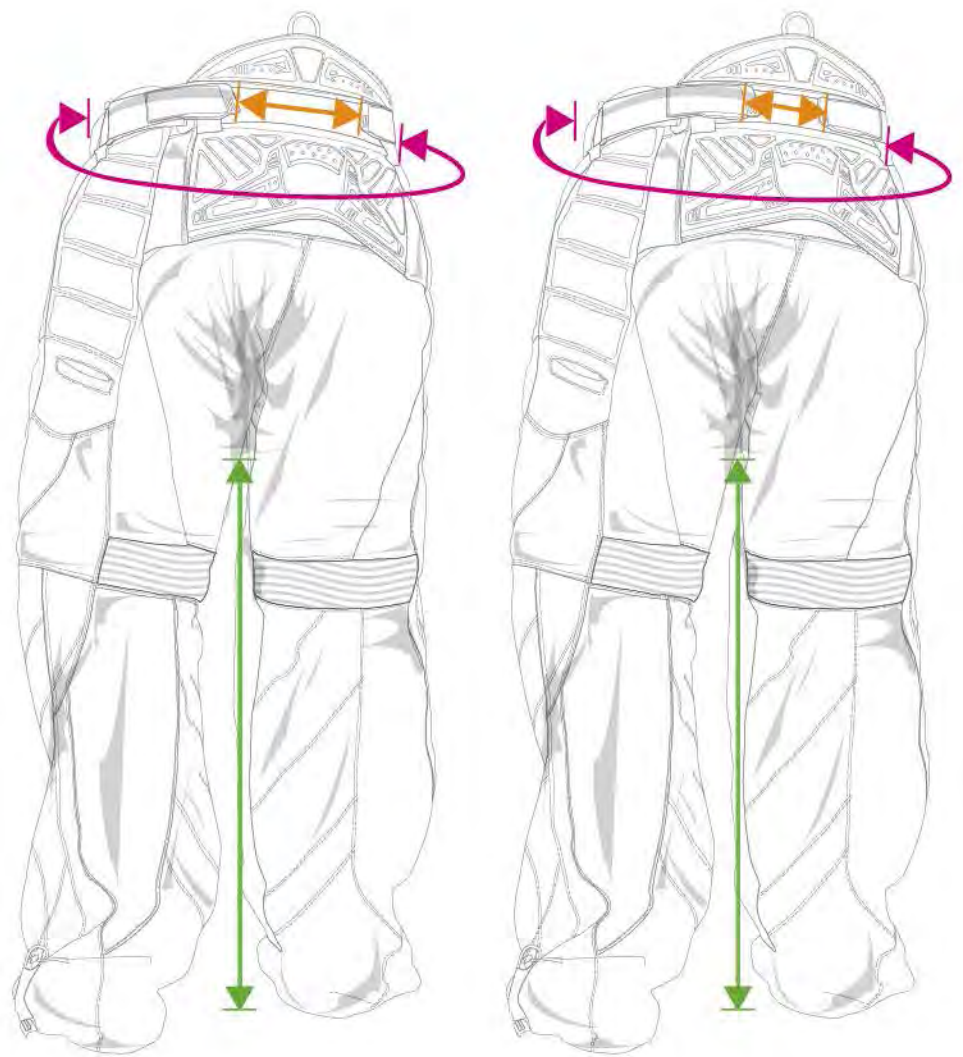

Waist Average

The average range of sizes.

Waist Min - Max

The average minimum and average maximum size range.

Inseam

Measurement calculated from inside area of crotch to base of pant.

EMPIRE BATTLE TESTED PRO & COMBAT PANTS