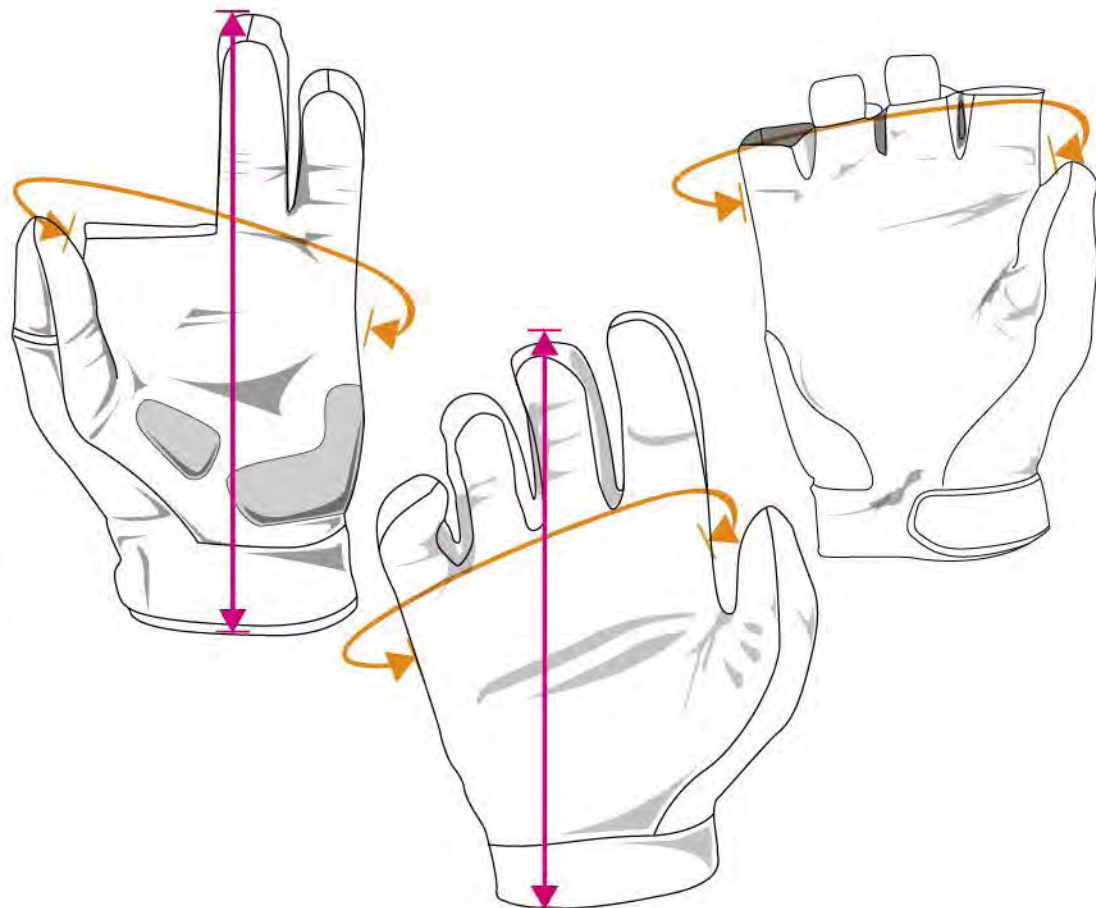

Palm Length

Calculated from the top of middle finger to the crease in the wrist

Palm width

Circumference measurement taken around knuckles

EMPIRE CONTACT & FREEDOM GLOVES

Size	Palm Length	Palm Width
	<i>inches</i> <i>centimeters</i>	<i>inches</i> <i>centimeters</i>
XSmall	8.85 22.5	3.93 10
Small	9.05 23	4.09 10.4
Medium	9.25 23.5	4.25 10.8
Large	9.44 24	4.40 11.2
XLarge	9.64 24.5	4.56 11.6