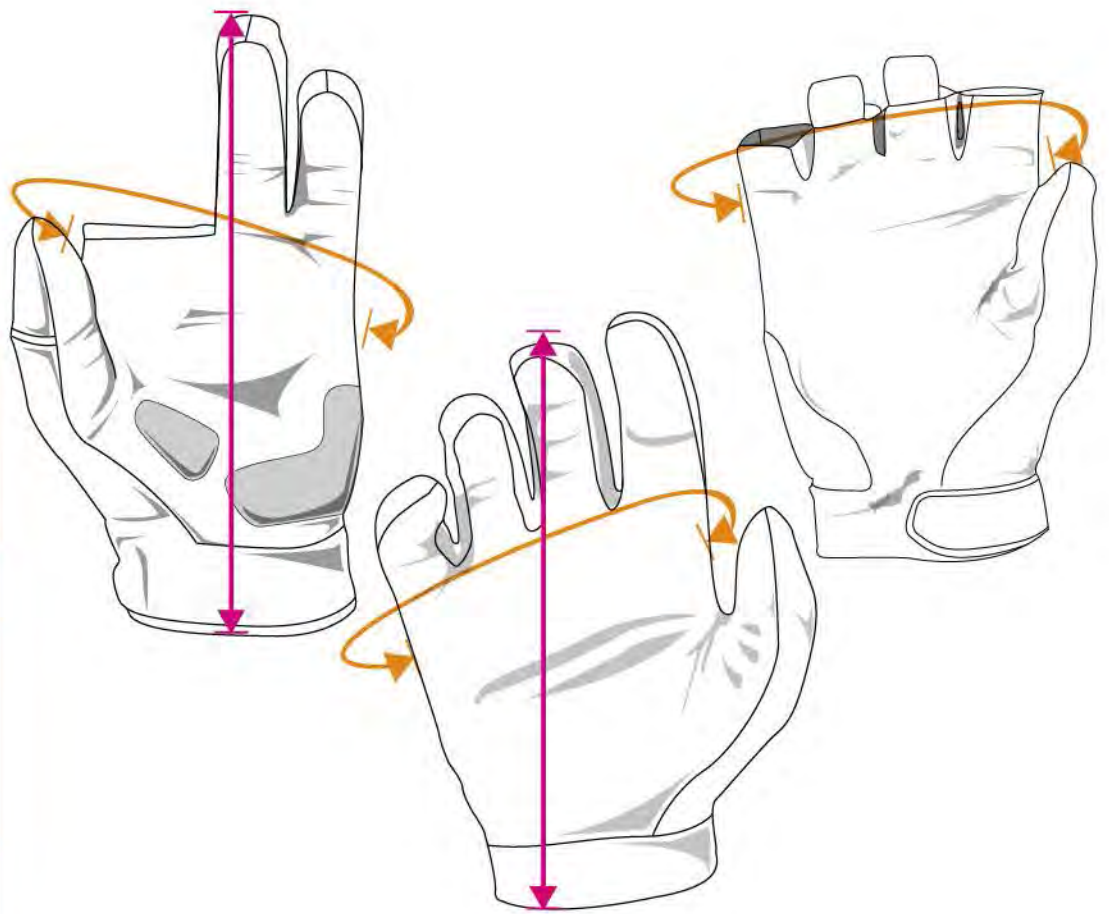

Palm Length

Calculated from the top of middle finger to the crease in the wrist

Palm width

Circumference measurement taken around knuckles

INVERT PREVAIL GLOVES

Size	Palm Length	Palm Width
	<i>inches</i> <i>centimeters</i>	<i>inches</i> <i>centimeters</i>
XSmall	8.46 21.5	3.93 10
Small	8.66 22	4.09 10.4
Medium	8.85 22.5	4.25 10.8
Large	9.05 23	4.40 11.2
XLarge	9.25 23.5	4.56 11.6