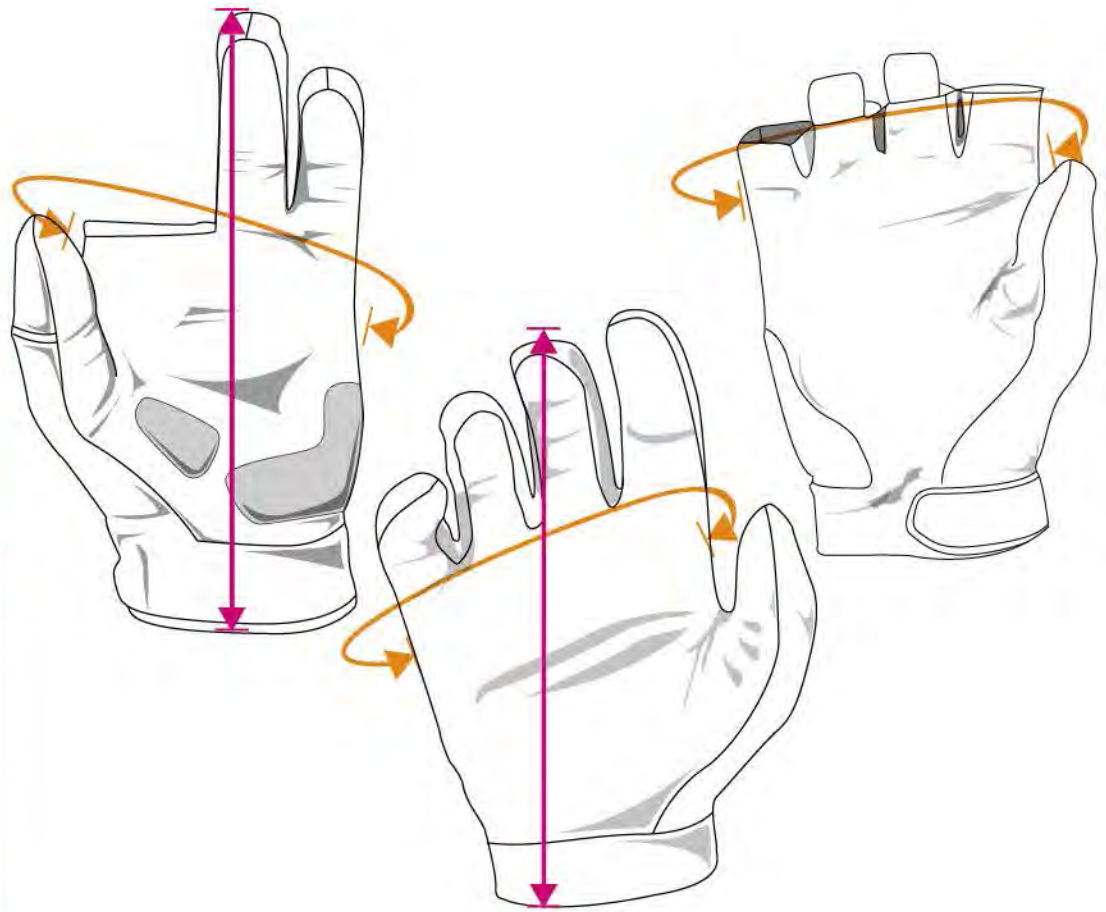

Palm Length

Calculated from the top of middle finger to the crease in the wrist

Palm width

Circumference measurement taken around knuckles

INVERT LIMITED GLOVES

Size	Palm Length	Palm Width
	<i>inches</i> <i>centimeters</i>	<i>inches</i> <i>centimeters</i>
XSmall	8.85 22.5	4.01 10.2
Small	9.05 23	4.17 10.6
Medium	9.25 23.5	4.33 11
Large	9.44 24	4.48 11.4
XLarge	9.64 24.5	4.64 11.8