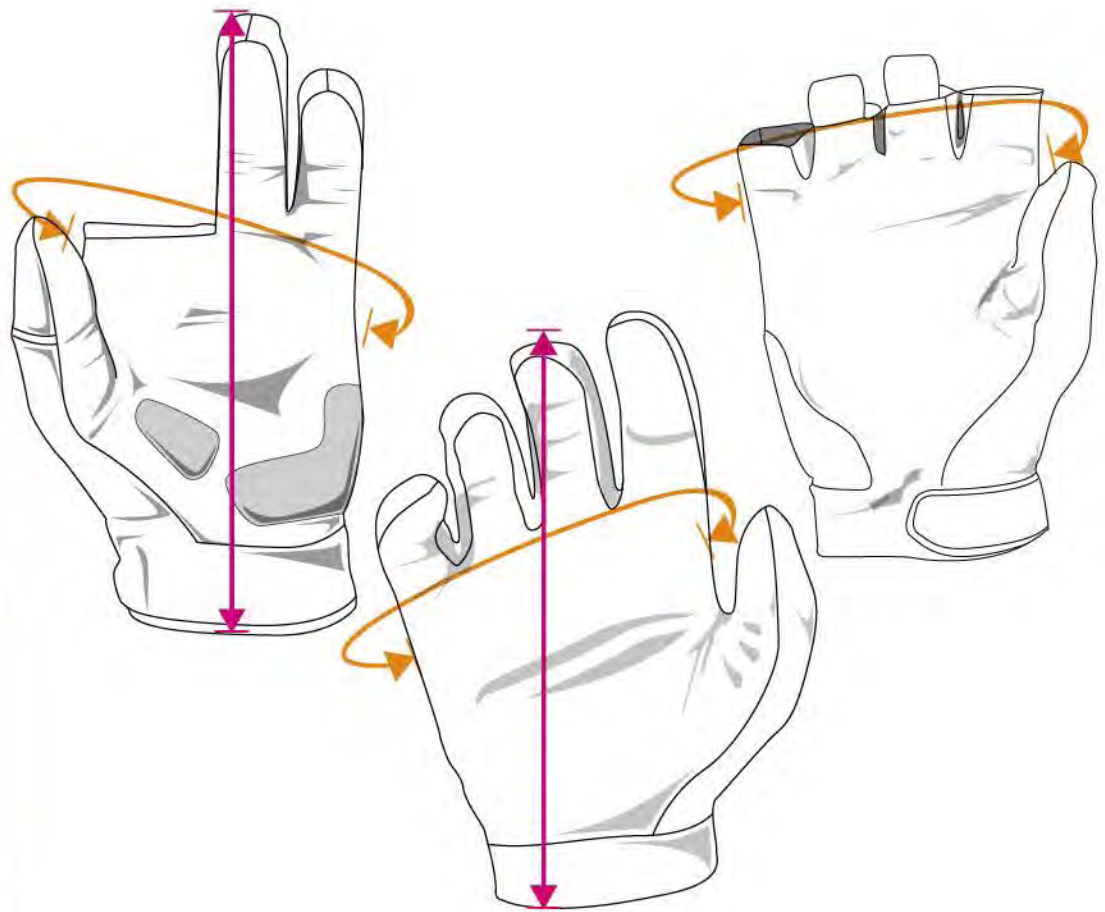

Palm Length

Calculated from the top of middle finger to the crease in the wrist

Palm width

Circumference measurement taken around knuckles

EMPIRE LTD GLOVES

Size	Palm Length	Palm Width
	<i>inches</i> <i>centimeters</i>	<i>inches</i> <i>centimeters</i>
XSmall	8.46 21.5	3.77 9.6
Small	8.66 22	3.93 10
Medium	8.85 22.5	4.09 10.4
Large	9.05 23	4.17 10.6
XLarge	9.25 23.5	4.33 11