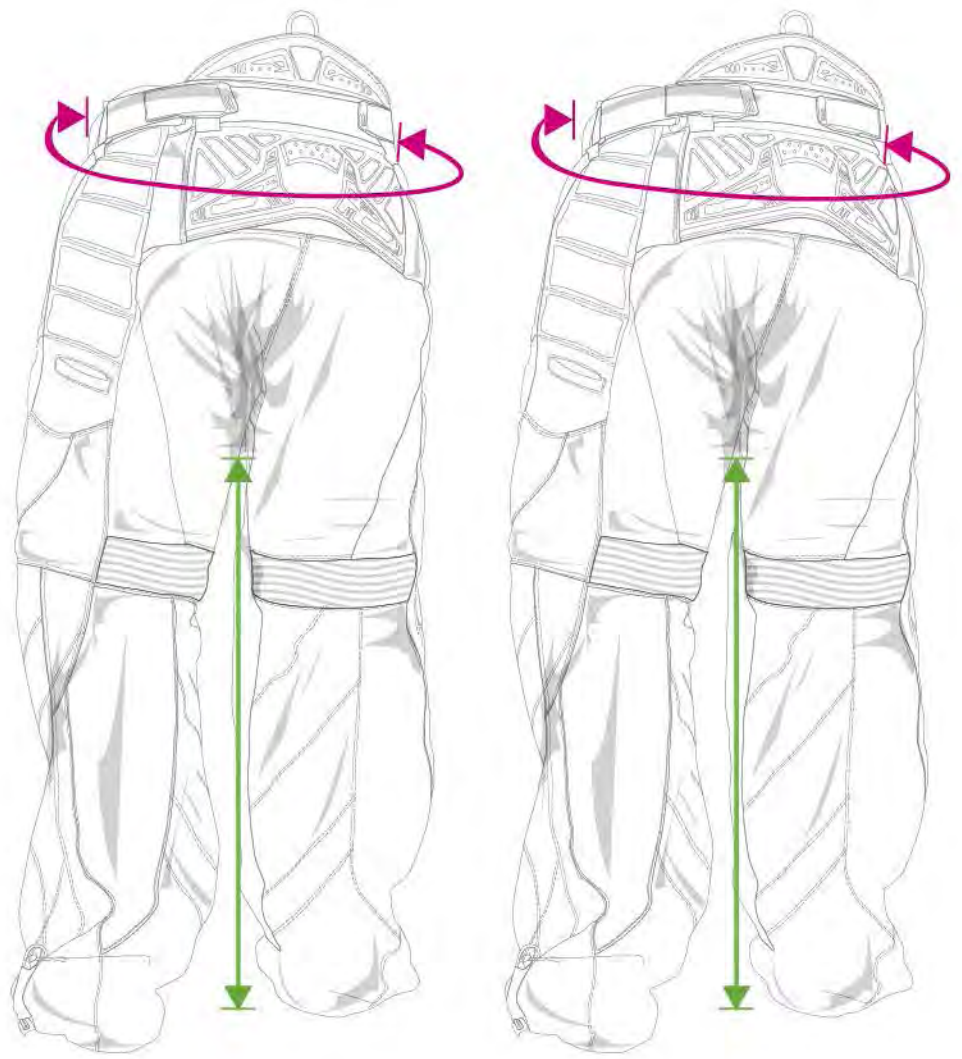

Waist Size

Inseam

Measurement calculated from inside area of crotch to base of pant.

ZE EMPIRE LTD & CONTACT PANTS

Size	Waist Size <i>inches</i> <i>centimeters</i>	Inseam <i>inches</i> <i>centimeters</i>
Adult XSmall	30 74	30 76
Adult Small	32 81	31 79
Adult Medium	34 86	32 81
Adult Large	36 91	32 81
Adult X-Large	38 97	33 84
Adult 2X-Large	44 112	34 86
Adult 3X-Large	48 122	34 86
Adult 4X-Large	52 132	35 89