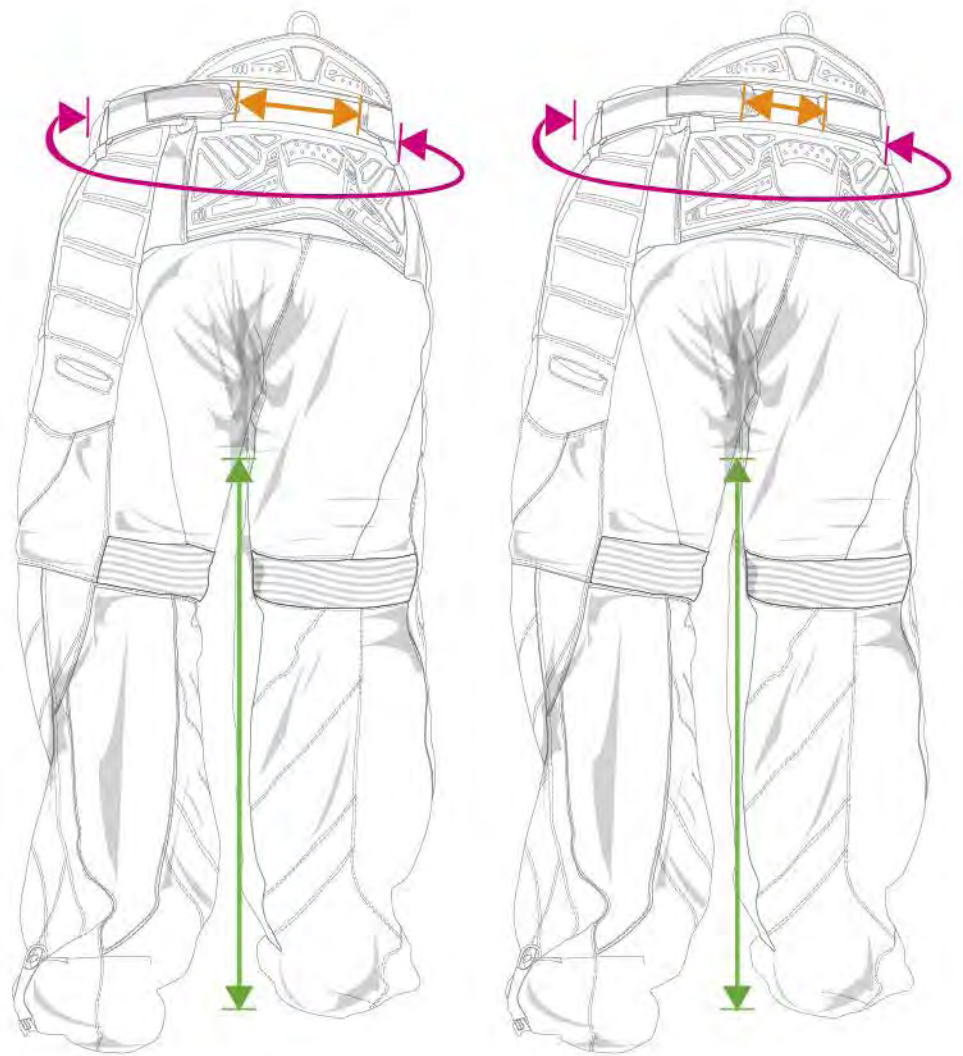

Waist Average

The average range of sizes.

Waist Min - Max

The average minimum and average maximum size range.

Inseam

Measurement calculated from inside area of crotch to base of pant.

TW EMPIRE CONTACT PANTS

Size	Waist Average <i>inches</i> <i>centimeters</i>	Waist Min - Max <i>inches</i> <i>centimeters</i>	Inseam <i>inches</i> <i>centimeters</i>
Adult XSmall	30 76	29 - 31 74 - 79	29 74
Adult Small	32 81	31 - 33 79 - 84	30 76
Adult Medium	34 86	33 - 35 84 - 89	30 76
Adult Large	36 91	35 - 37 89 - 94	31 79
Adult X-Large	38 97	37 - 39 94 - 99	32 81
Adult 2X-Large	44 112	43 - 45 109 - 114	32 81
Adult 3X-Large	48 122	47 - 49 119 - 124	33 84
Adult 4X-Large	52 132	51 - 53 130 - 135	33 84