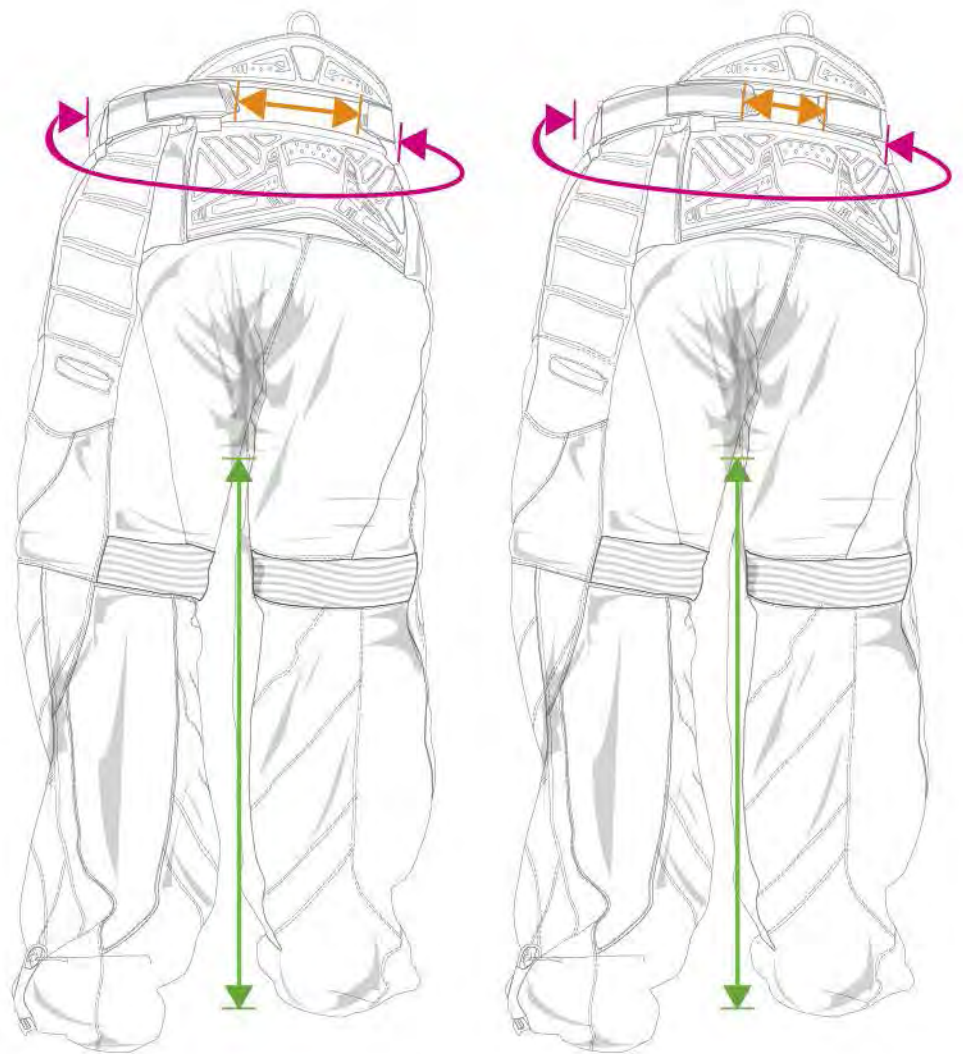

Waist Average

The average range of sizes.

Waist Min - Max

The average minimum and average maximum size range.

Inseam

Measurement calculated from inside area of crotch to base of pant.

EMPIRE BATTLE TESTED BTU PANTS