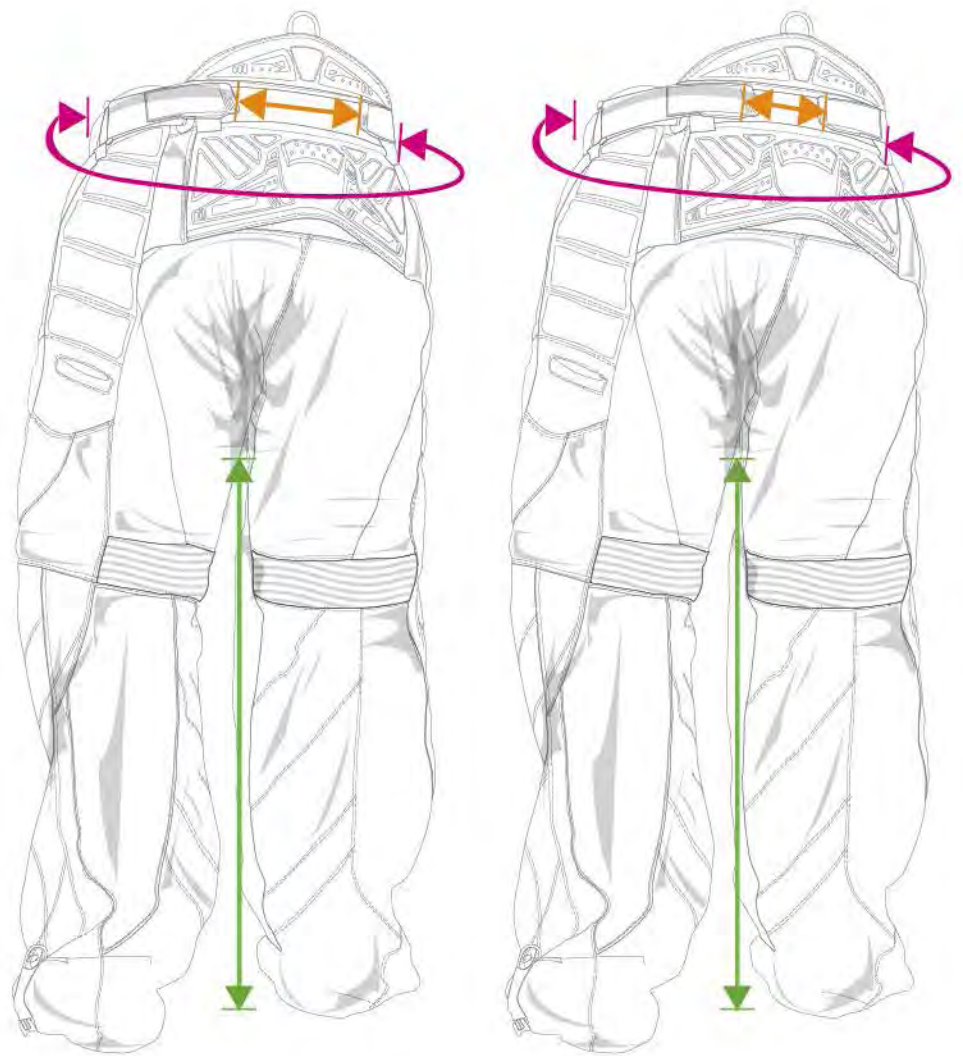

Waist Average

The average range of sizes.

Waist Min - Max

The average minimum and average maximum size range.

Inseam

Measurement calculated from inside area of crotch to base of pant.

TW EMPIRE LTD & CONTACT ZERO PANTS