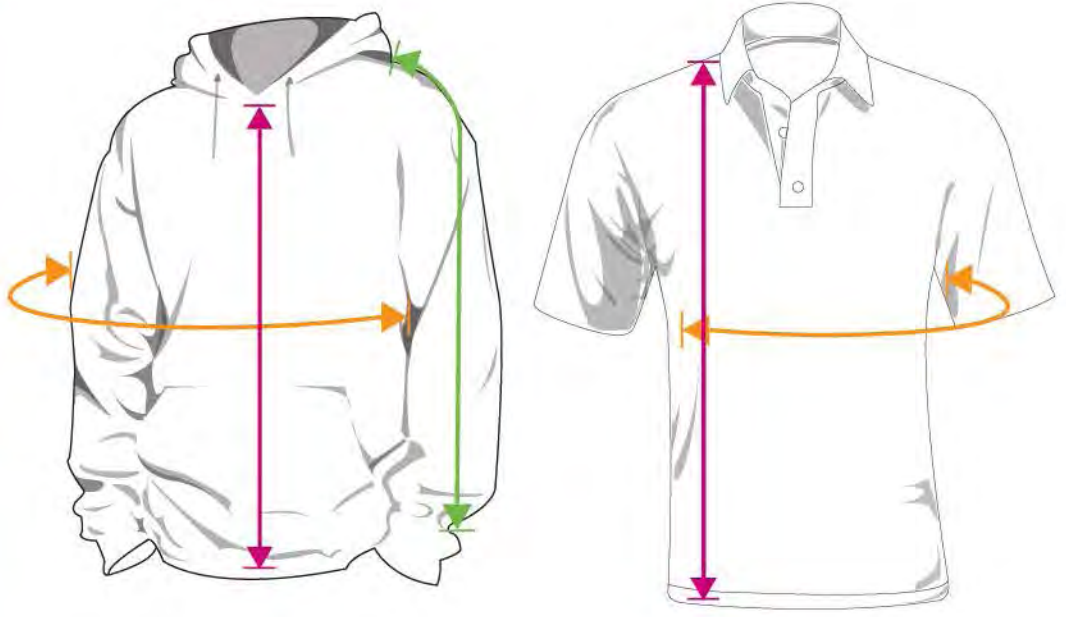

Front Length

Calculated from the top of the garment to the bottom.

Chest Measurement

Measurement calculated around body, crossing over the fullest part of the chest.

Sleeve Length

Calculated from top of shoulder to the start of the cuff

CASUAL TOPS

Type	Size	Front Length <i>inches</i> <i>centimeters</i>	Chest Measurement <i>inches</i> <i>centimeters</i>	Sleeve Length <i>inches</i> <i>centimeters</i>
Hoodie	Small	28 71	21 53	36 91
Hoodie	Medium	29 74	22 56	36 91
Hoodie	Large	30 76	23 58	37 94
Hoodie	XLarge	31 79	24 61	37 94
Hoodie	2XLarge	32 81	25 64	38 97
Hoodie	3XLarge	33 84	26 66	38 97
Empire Battle Tested Softshell Jacket	Small	27 69	48 122	32 81
Empire Battle Tested Softshell Jacket	Medium	28 71	50 127	33 84
Empire Battle Tested Softshell Jacket	Large	29 74	52 132	33 84
Empire Battle Tested Softshell Jacket	XLarge	30 76	54 137	34 86
Empire Battle Tested Softshell Jacket	2XLarge	31 79	56 142	34 86
Empire Battle Tested Softshell Jacket	3XLarge	32 81	58 147	35 90
Empire Battle Tested DryTech Collared Shirt	Small	26 66	36 91	N/A
Empire Battle Tested DryTech Collared Shirt	Medium	28 71	40 102	N/A
Empire Battle Tested DryTech Collared Shirt	Large	29 74	44 112	N/A
Empire Battle Tested DryTech Collared Shirt	XLarge	32 81	48 122	N/A
Empire Battle Tested DryTech Collared Shirt	2XLarge	32 81	54 137	N/A
Empire Battle Tested DryTech Collared Shirt	3XLarge	33 84	56 142	N/A
Empire SoftShell Jacket	Small	27 69	48 122	32 81
Empire SoftShell Jacket	Medium	28 71	50 127	33 83
Empire SoftShell Jacket	Large	29 74	52 132	33 84
Empire SoftShell Jacket	XLarge	30 76	54 127	34 86
Empire SoftShell Jacket	2XLarge	31 79	56 142	34 86
Empire SoftShell Jacket	3XLarge	32 81	58 147	35 89