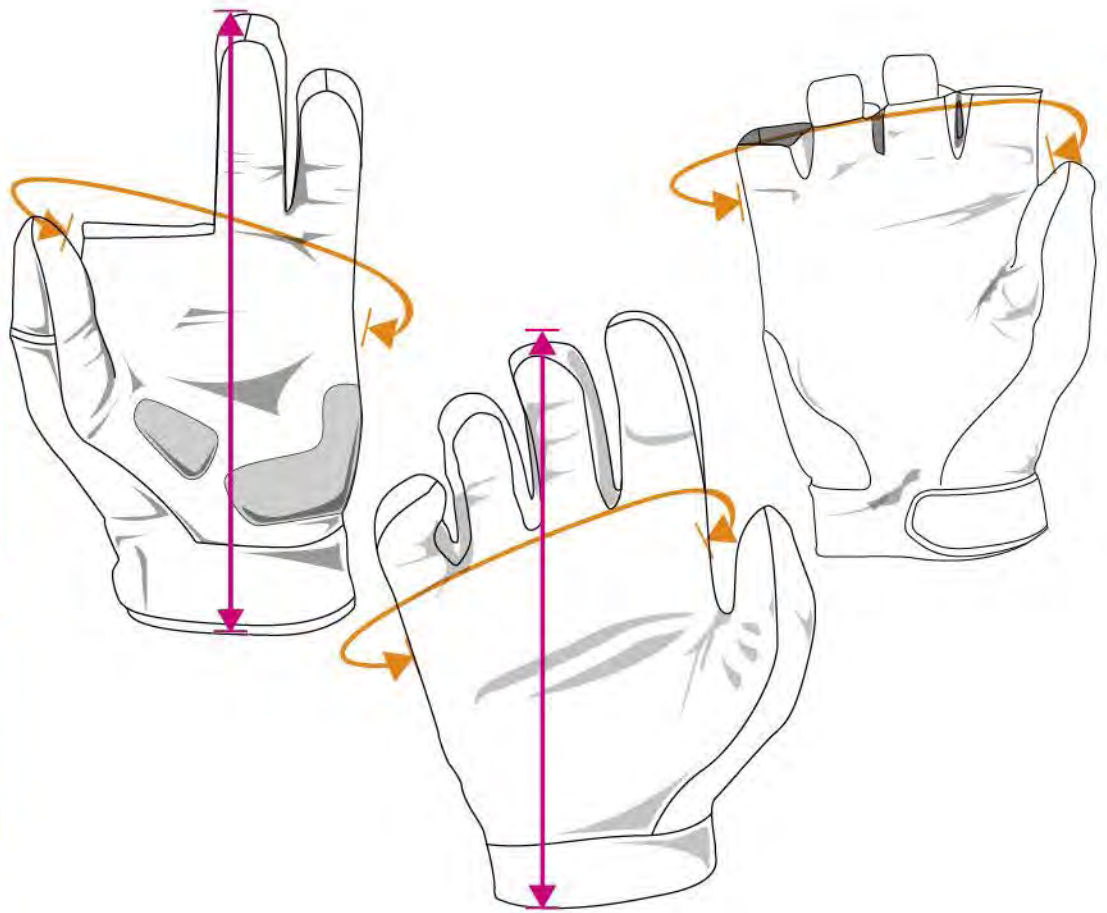

Palm Length
Calculated from the top of middle finger to the crease in the wrist

Palm width
Circumference measurement taken around knuckles

EMPIRE BATTLE TESTED COMBAT GLOVES

Size	Palm Length	Palm Width
	<i>inches</i> <i>centimeters</i>	<i>inches</i> <i>centimeters</i>
XSmall	5.82 14.8	3.93 10
Small	5.98 15.2	4.09 10.4
Medium	6.14 15.6	4.25 10.8
Large	6.29 16	4.40 11.2
XLarge	6.45 16.4	4.56 11.6