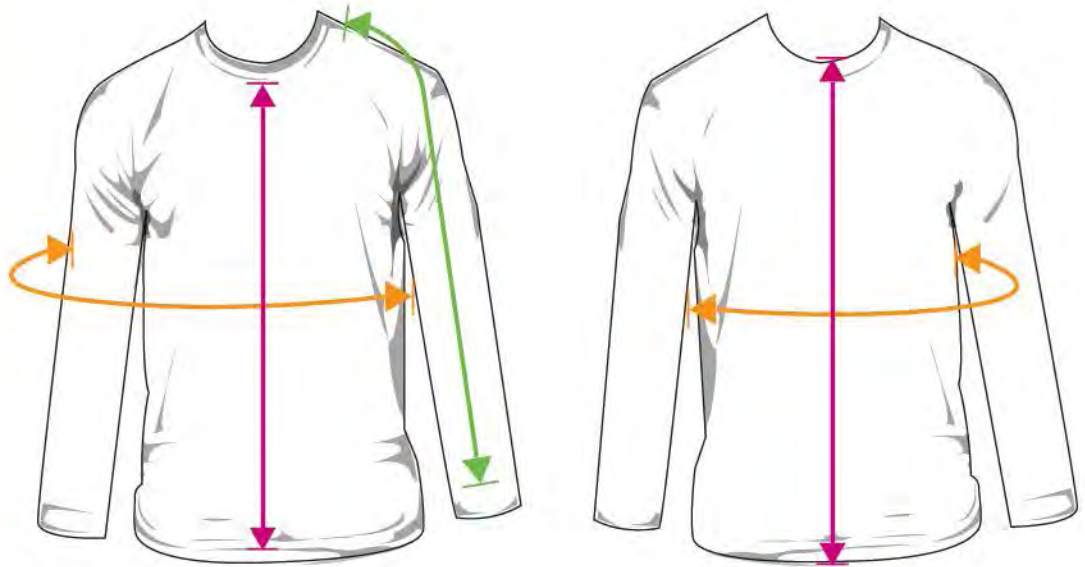

Front Length

Calculated from the top of the garment to the bottom.

Chest Measurement

Measurement calculated around body, crossing over the fullest part of the chest.

Sleeve Length

Calculated from top of shoulder to the start of the cuff.

PLAYER SHIRTS

Type	Size	Front Length	Chest Measurement	Sleeve Length
		<i>inches</i> <i>centimeters</i>	<i>inches</i> <i>centimeters</i>	<i>inches</i> <i>centimeters</i>
Grind Pro & Soldier Shirt	Small	29 74	36 91	29 74
Grind Pro & Soldier Shirt	Medium	30 76	36 91	30 76
Grind Pro & Soldier Shirt	Large	30 76	38 97	33 84
Grind Pro & Soldier Shirt	XLarge	31 79	40 102	33 74
Grind Pro & Soldier Shirt	2XLarge	32 81	42 107	35 84

Sizing charts apply to Empire Battle Tested, Empire Paintball, and Invert Paintball brand apparel.