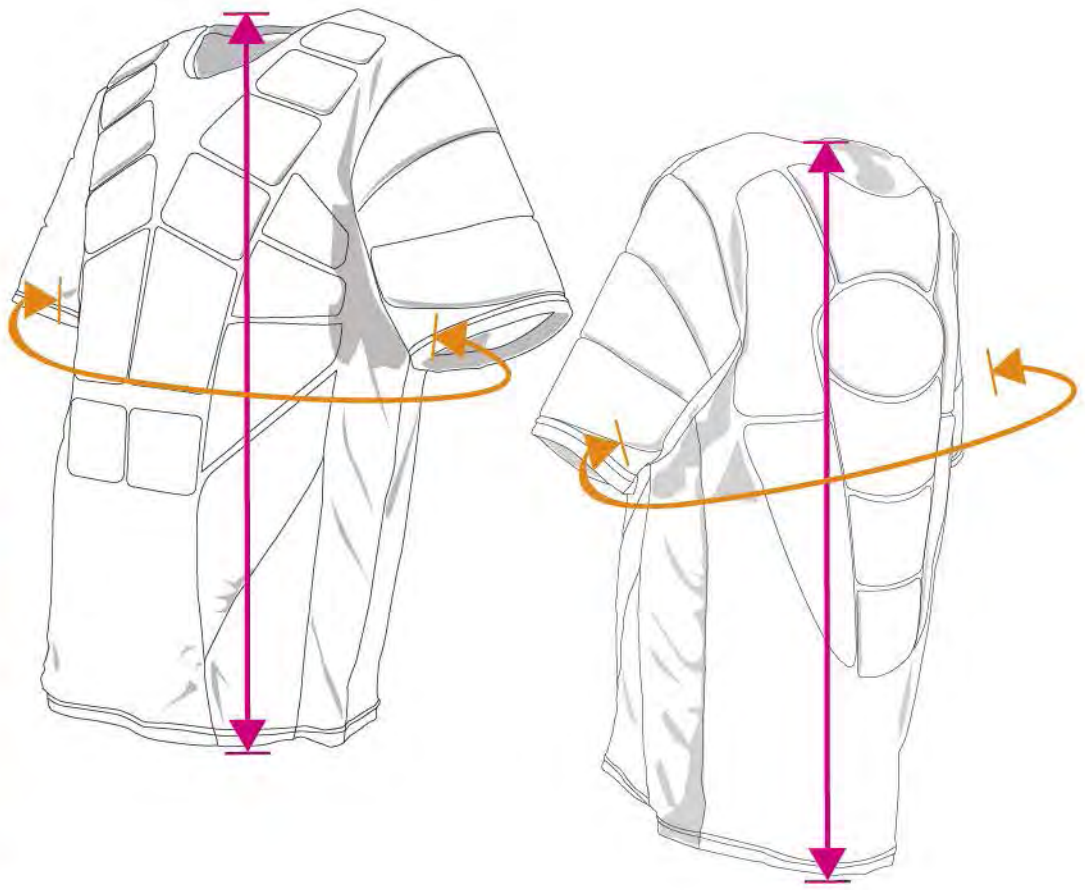

Sizing charts apply to Empire Battle Tested, Empire Paintball, and Invert Paintball brand apparel.

Front Length

Calculated from top of the garment to the bottom.

Chest Minimum

Measurement calculated around body, crossing over the fullest part of the chest.