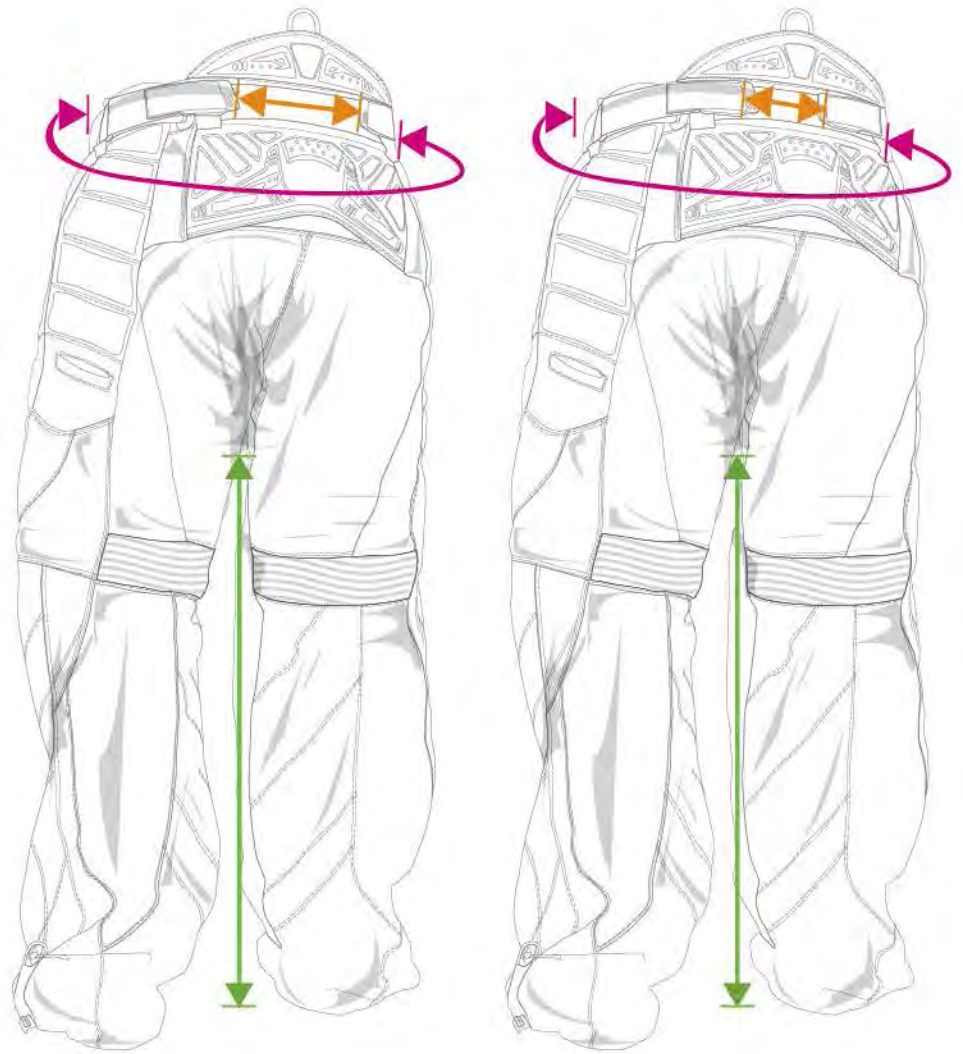

Waist Average

The average range of sizes.

Waist Min - Max

The average minimum and average maximum size range.

Inseam

Measurement calculated from inside area of crotch to base of pant.

TW EMPIRE PREVAIL PANTS