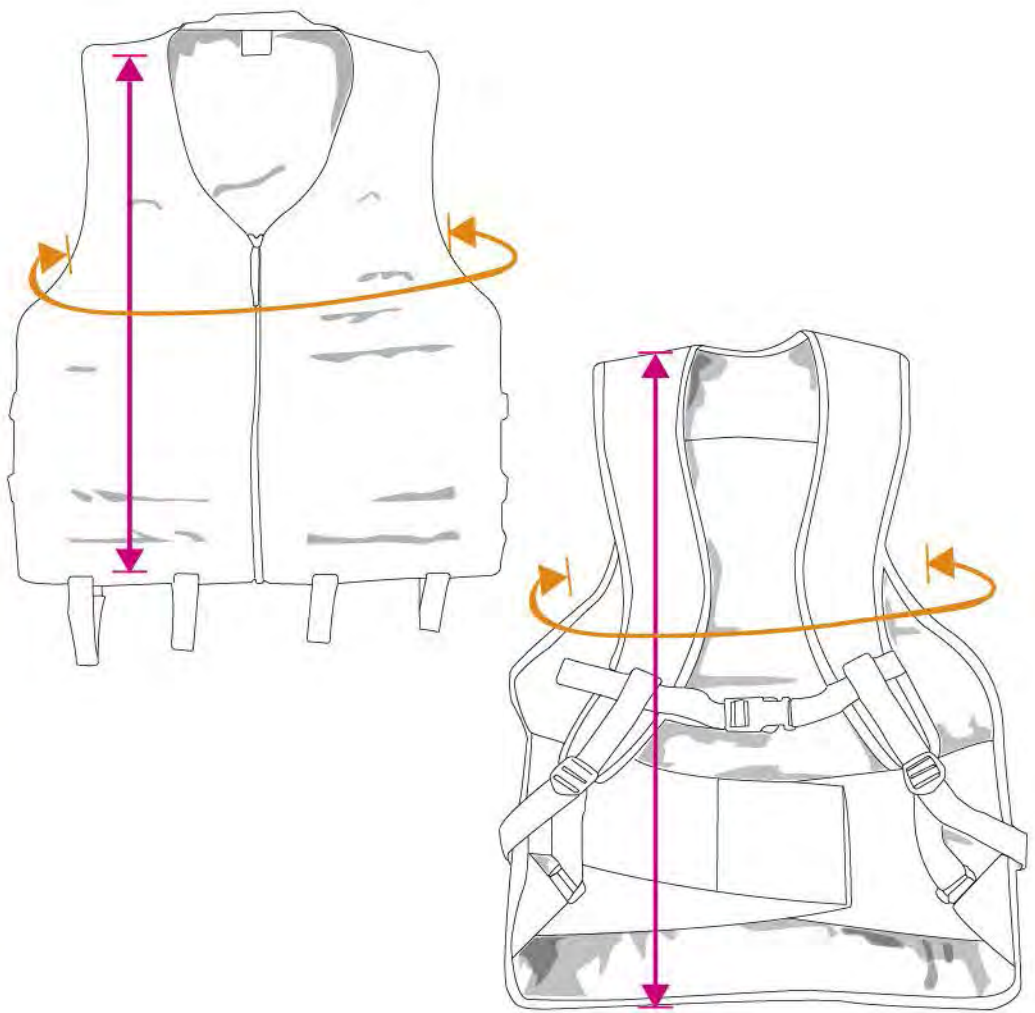

Front Length

Calculated from top of the vest to the bottom.

Min - Max Chest

Measurement calculated around body, crossing over the fullest part of the chest.

VESTS

Vest Type	Size	Front Length <i>inches</i> <i>centimeters</i>	Min - Max Chest Measurement <i>inches</i> <i>centimeters</i>
Empire Battle Tested BT Merc Vest	S/M	24 61	44 - 50 112 - 127
Empire Battle Tested BT Merc Vest	L/XL	25 63	46 - 54 117 - 137
Empire Battle Tested BT Merc Vest	2XL/3XL	27 69	48 - 60 122 - 152
Empire Battle Tested BT HRT Vest	M/L	22 56	28 - 46 71 - 117
Empire Battle Tested BT HRT Vest	XL/2XL	24 61	30 - 50 76 - 127
Empire Battle Tested BT Static Vest	S/M	21 53	38 - 52 97 - 132
Empire Battle Tested BT Static Vest	L/XL	21 53	40 - 56 102 - 142
Empire Battle Tested BT Static Vest	2XL/3XL	25 63	42 - 60 107 - 152
Empire Battle Tested BT Chest Rig	M/L	26 66	28 - 34 71 - 86
Empire Battle Tested BT Chest Rig	XL/2XL	28 71	34 - 42 86 - 107

Sizing charts apply to Empire Battle Tested, Empire Paintball, and Invert Paintball brand apparel.