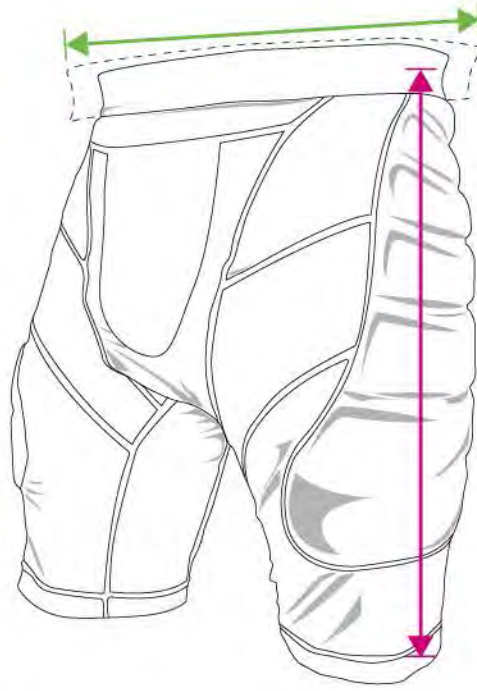

CHEST PROTECTION

Pad Type	Size	Front Length		Chest Measurement	
		inches	centimeters	inches	centimeters
Grind Chest Protector	Youth S/M	24	61	30	76
Grind Chest Protector	Youth L/XL	25	63	32	81
Grind Chest Protector	Adult S/M	26	66	36	91
Grind Chest Protector	Adult L/XL	29	74	40	102
Grind Chest Protector	Adult 2XL/3XL	33	84	44	112
Ground Pounder Chest Vest	Youth S/M	24	61	30	76
Ground Pounder Chest Vest	Youth L/XL	25	63	32	81
Ground Pounder Chest Vest	Adult S/M	26	66	36	86
Invert Chest Protector	XSmall	23	58	30	76
Invert Chest Protector	Small	24	61	32	81
Invert Chest Protector	Medium	25	63	34	86
Invert Chest Protector	Large	26	66	36	91
Invert Chest Protector	XLarge	28	71	38	97
Invert Chest Protector	2XLarge	30	76	40	102
Empire Battle Tested Chest Protector	S/M	27	69	38	97
Empire Battle Tested Chest Protector	L/XL	28	71	40	102
Empire Battle Tested Chest Protector	2X/3XL	29	74	44	112

Sizing charts apply to Empire Battle Tested, Empire Paintball, and Invert Paintball brand apparel.

Length

Calculated from the top of the garment to the bottom.

Minimum Waist

Measurement calculated around body, crossing over the hips.

Maximum Waist

The average range of sizes when material is stretched.

PROTECTIVE BOTTOMS

Type	Size	Length <i>inches</i> <i>centimeters</i>	Minimum Waist <i>inches</i> <i>centimeters</i>	Maximum Waist <i>inches</i> <i>centimeters</i>
Grind Slide Shorts	Youth S/M	16 41	24 61	26 66
Grind Slide Shorts	Youth L/XL	16 41	26 66	28 71
Grind Slide Shorts	Small	17 43	28 71	30 76
Grind Slide Shorts	Medium	18 46	30 102	32 81
Grind Slide Shorts	Large	19 48	34 86	36 91
Grind Slide Shorts	XLarge	19 48	36 91	38 97
Grind Pro Slider Pants	Youth	27 69	26 66	30 76
Grind Pro Slider Pants	Small	28 71	30 76	34 86
Grind Pro Slider Pants	Medium	29 74	34 86	38 97
Grind Pro Slider Pants	Large	30 76	38 97	42 107
Grind Pro Slider Pants	XLarge	31 79	42 107	46 117